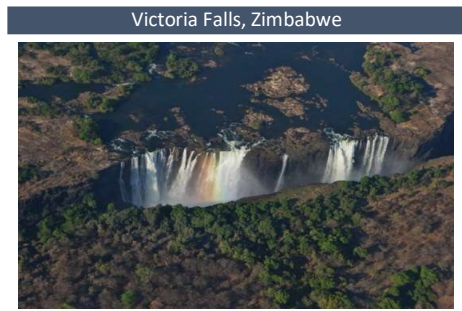

Okavango Delta, Botswana

Victoria Falls, Zimbabwe