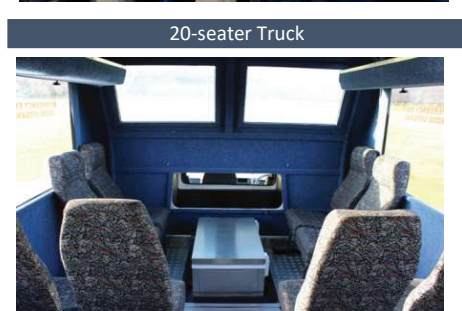

Khwai Conservation Area, Botswana